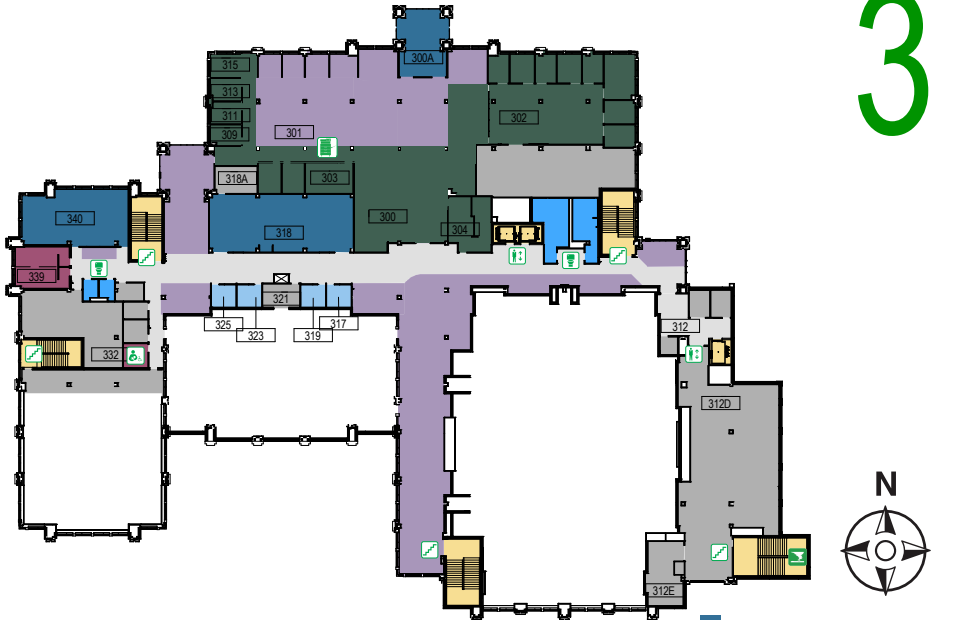

MEMORIAL UNION

3

300 International Center
302 One Stop Student
Services
304 U-Card Office

332 Mothering Room
339 Reflection Room

- MEETING ROOMS
- SMALL GROUP MEETING ROOMS
- LOUNGE
- STUDENT ORG SPACE
- SPECIALTY
- ADMINISTRATION
- RESTROOMS
- ELEVATOR & STAIRS
- MOTHERING ROOM
- PRINTER
- STORM SHELTER